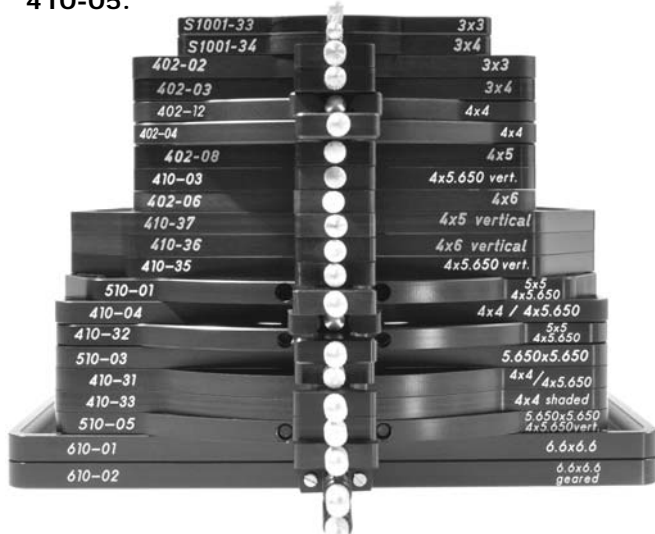

## Overview - Filter holder

Insert Filterholder  
410-05.

Filterholder 410-38  
for round filters on a  
150mm stage.

| Filter holder for stages with a width of 85mm  | Article no. |
|--|-------------|
| Filter holder 3x3 (for S1001 SunShade)   | S1001-33    |
| Filter holder 3x4 (for S1001 SunShade)   | S1001-34    |
| Filter holder for stages with a width of 110mm   |             |
| Filter holder 3x3 – shaded on four sides   | 402-02      |
| Filter holder 3x4 - vertical, shaded on both sides   | 402-03      |
| Filter holder 4x4  | 402-04      |
| Filter holder 4x4 - with short shaft   | 402-12      |
| Filter holder 4x5 - vertical   | 402-08      |
| Filter holder 4x6 - vertical   | 402-06      |
| Filter holder 4x5.650 - vertical   | 410-03      |
| Holding Ring for round filters Ø 138mm with thread   | 410-08      |
| Filter holder 4 1/2 round, 2 parts, f. use within 138mm compartm. of rubber                              | 410-09      |
| Filter holder for stages with A width of 150mm   |             |
| Filter holder 4x4 - shaded on both sides   | 410-33      |
| Filter holder 4x5 - shaded on both sides , vertical  | 410-37      |
| Filter holder 4x6 - shaded on both sides , vertical  | 410-36      |
| Filter holder 4x4 and 4x5.650 Multiformat - horizontal   | 410-31      |
| Filter holder 4x4 and 4x5.650 Multiformat - with short shaft, horizontal                                 | 410-04      |
| Filter holder 4x5.650 - shaded on both sides , vertical  | 410-35      |
| Filter holder 5x5 and 4x5.650 Multiformat - horizontal   | 510-01      |
| Filter holder 5x5 and 4x5.650 Multiformat - vertical and horizontal                                      | 410-32      |
| Filter holder 5.650x5.650 and 4x5.650 Multiformat - vertical   | 510-05      |
| Filter holder 5.650x5.650  | 510-03      |
| Filter holder 5x6 - shaded on both sides , vertical  | 510-02      |
| Filter holder round Ø 138mm  | 410-38      |
| Insert Filterholder, 360° rotating, for a filter holder with a width of 110mm and a Ø 138mm round filter | 410-05      |
| Filter holder for stages with a width of 177mm   |             |
| Filter holder 6.6x6.6  | 610-01      |
| Filter holder 6.6x6.6 - with gear wheel guide  | 610-02      |
| Insert filter holder for FH 610-01/-02 Multiformat 4x4 and 4x5.650 horizontal                            | 610-01-45   |
| Insert filter holder for FH 610-01/-02 5x6 horizontal  | 610-01-56   |
| Insert filter holder for FH 610-01/-02 5.650x5.650   | 610-01-565  |